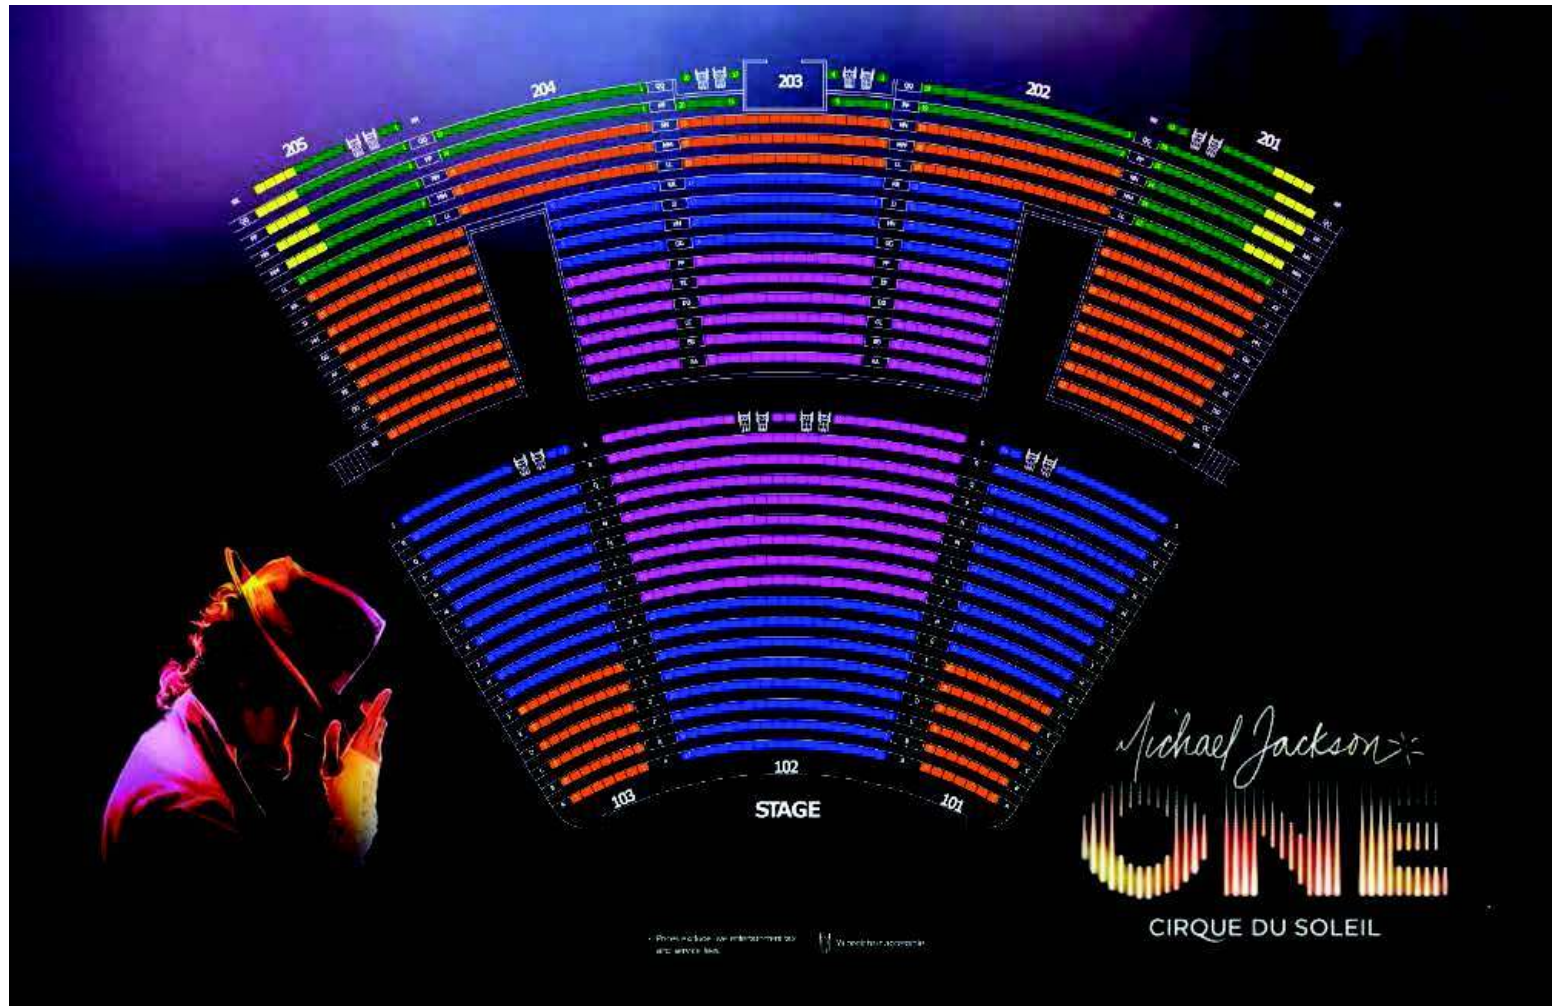

Friday and Saturday Theater Map

-  Golden Circle (A)
-  Category B
-  Category C
-  Category D
-  Category E

Sunday to Tuesday Theater Map

 Golden Circle (A)

 Category B

 Category C

 Category D

 Category E